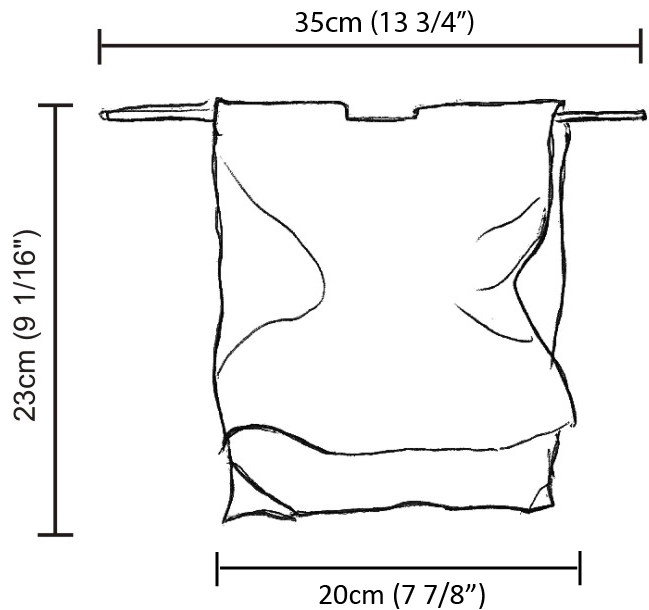

PROJECT	_____
TYPE	_____
SPECIFIER	_____
QUANTITY	_____
DATE	_____

STENDIMI SURFACE

D133019- _____
base number

1. To build a product code in our configurator select the specify button on the base model # product page
2. To build a manual product code on this datasheet choose from the options listed below in blue font and add the suffix to the base model #

GENERAL

Series: Stendimi
Brand: Knikerboker
Division: Design
Mounting Type: Surface
Mounting Location: Wall

PHYSICAL

Shape: Abstract
Length (mm): 200
Length (in): 7 7/8
Height (mm): 230
Height (in): 9 1/16
Extension (mm): 200
Extension (in): 7 7/8
Light Distribution: Indirect
Fixture Finish: BFM / BRL / BRW / CLF / CLM / CLW / GLF / GLM / GLW / MBK / SLF / SLM / SLW / WHI
Fixture Material: Metal

ELECTRICAL

Lamp Type: LED
Total Output Wattage (W): 9.8
Dimming: 0-10V Dimming
Driver Included: No
Driver Location: Remote
Driver Type: Constant Voltage - 120 / 277Vac
Driver Class: Class 2
Input Voltage (V): 120 - 277
Output Voltage (V): 24
Upon Request: (Not included - see components) Remote: 0-10Vdc dimming / Non-dimming 277Vac

LED

Color Temperature (°K): 3000
Max. Delivered Lumen (lm): 1080
CRI: >80 CRI
Lamp Life (hrs): 50000

OPTICAL

RATINGS AND CERTIFICATIONS

Certified By: Certified for North American Standards
IP rating: IP20